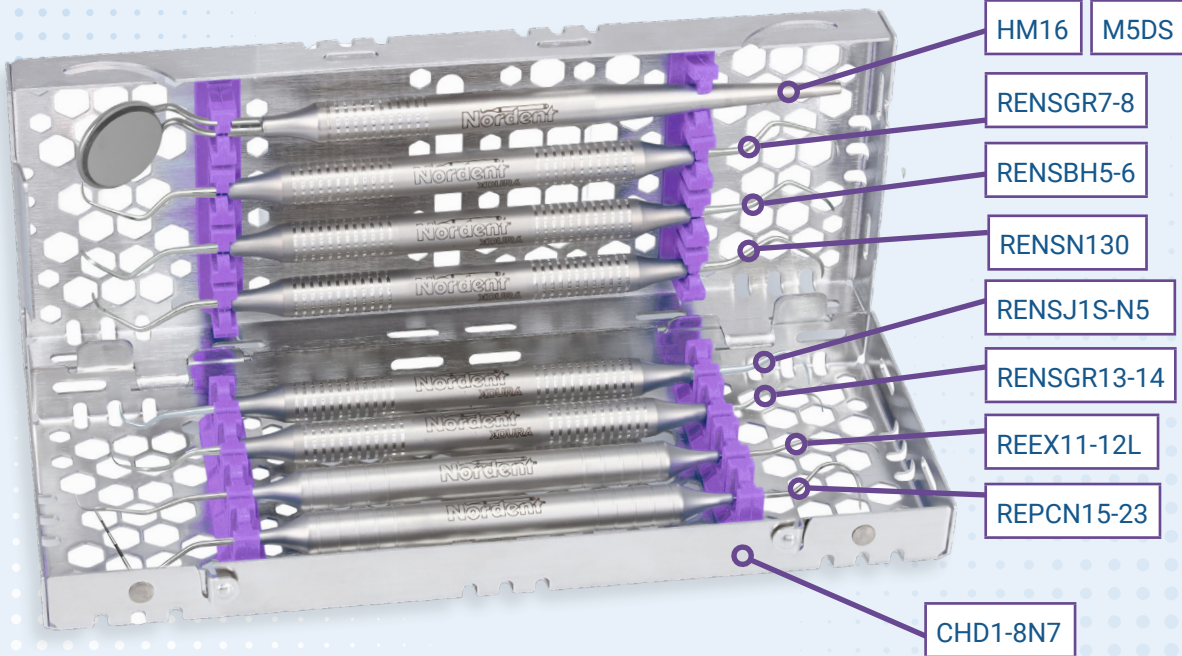

COCO'S HYGIENE KIT INCLUDES: