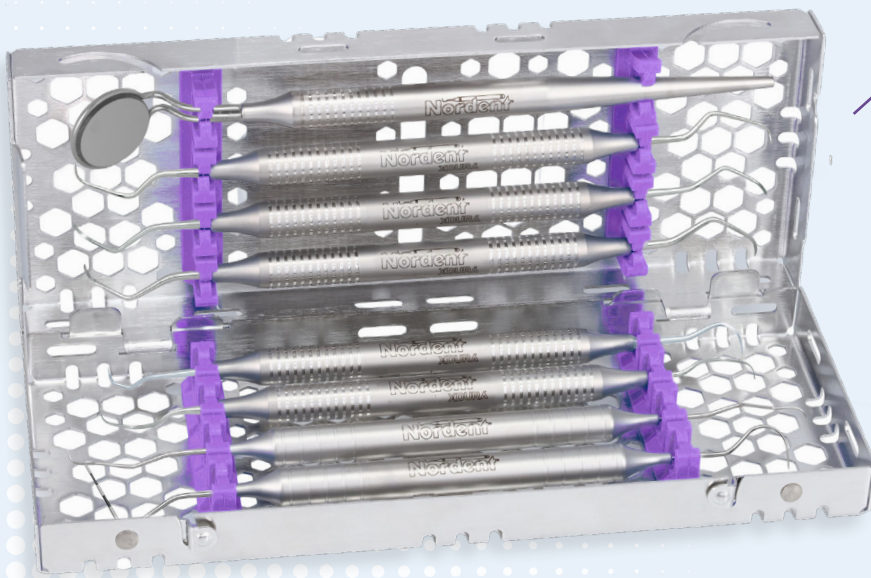

CoCo's Kit is designed for universal application and tailored for routine recare and periodontal maintenance patients with pocket depths of 5mm or less. This kit delivers precision, versatility, and meets the demands of today's clinicians.

## ABOUT THE KIT'S NAME

The name "CoCo's Kit" was inspired by Dr. Joy, lovingly called "Coco" by her grandson, as a tribute to their special bond. This kit brings a fresh, modern take—definitely not like your grandmother's instruments!

SCAN TO WATCH

Scan here to watch Dr. Joy walk through her complete kit and explore all of its versatile applications.

PART CODE	DESCRIPTION
HM16	DuraLite® Round Mirror Handle (CS)
M5DS	Double Sided Mirror Head #5 (CS)
RENSGR7-8	Gracey #7-8 – XDURA® – DuraLite® Round
RENSBH5-6	Barnhart #5-6 – XDURA® – DuraLite® Round
RENSN130	Sickle Doepler #M-23 – XDURA® – DuraLite® Round
RENSJ1S-N5	Jacquette #1S – Sickle N5 – XDURA® – DuraLite® Round
RENSGR13-14	Gracey #13-14 – XDURA® – DuraLite® Round
REEX11-12L	Explorer Old Dominion University (ODU) #11-12 Long
REPCN15-23	Expro UNC #N15 – #23 (Color Coded)
CHD1-8N7	Small Custom Cassette – Double Sided – 8 Instruments

**M5DS** Double Sided Mirror Head #5 (CS)